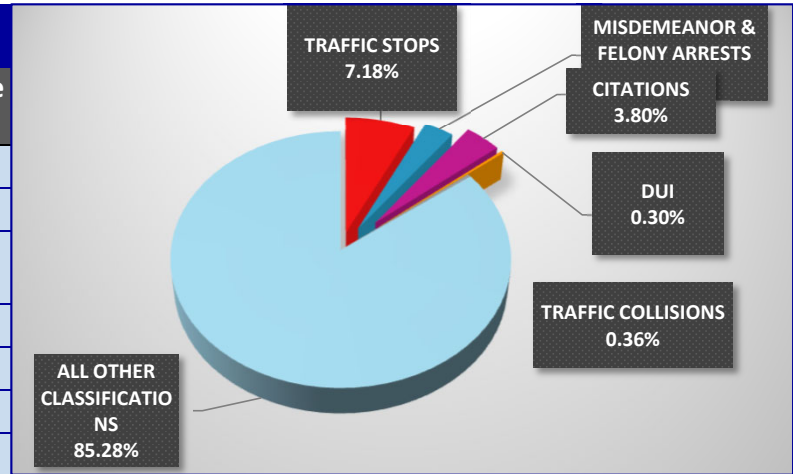

## PLACERVILLE POLICE DEPARTMENT STATISTICS 2026

MONTH	INCIDENTS	TRAFFIC STOPS	MISDEMEANOR & FELONY ARRESTS	CITATIONS	DUI	THEFT	TRAFFIC COLLISIONS	NARCOTICS	BURGLARY	ASSAULT	PRIORITY 1 RESPONSE TIMES	<b>2026 TOTALS</b>	
JANUARY	1838	147	62	56	7	4	3	6	6	8	04:16.0	INCIDENTS	5208
FEBRUARY	1712	131	68	80	6	3	3	6	3	4	02:22.0	TRAFFIC STOPS	397
MARCH	1658	119	51	63	5	2	6	8	4	5	05:11.0	MISDEMEANOR & FELONY ARRESTS	181
APRIL												CITATIONS	199
MAY												DUI	18
JUNE												THEFT	9
JULY												TRAFFIC COLLISIONS	12
AUGUST												NARCOTICS	20
SEPTEMBER												BURGLARY	13
OCTOBER												ASSAULT	17
NOVEMBER												AVERAGE PRIORITY 1 RESPONSE TIME	03:56.3
DECEMBER													

# PLACERVILLE POLICE DEPARTMENT STATISTICS

March			
	2025	2026	Percent Change 25/26
INCIDENTS	1734	1658	-4%
TRAFFIC STOPS	166	119	-28%
MISDEMEANOR & FELONY ARRESTS	63	51	-19%
CITATIONS	77	63	-18%
DUI	7	5	-29%
TRAFFIC COLLISIONS	7	6	-14%
PRIORITY 1 RESPONSE TIMES	02:25.0	05:11.0	02:46.0

## 290 PC SEX-REGISTRANTS

290 PC Sex-Registrants registered in the City Limits	48
<b>Address</b>	32
High Risk	2
Moderate-High	7
Moderate-Low	4
<b>Navigation Center</b>	2
High Risk	1
Moderate-High	0
Moderate-Low	1
<b>Transient</b>	14
High Risk	2
Moderate-High	4
Moderate-Low	1